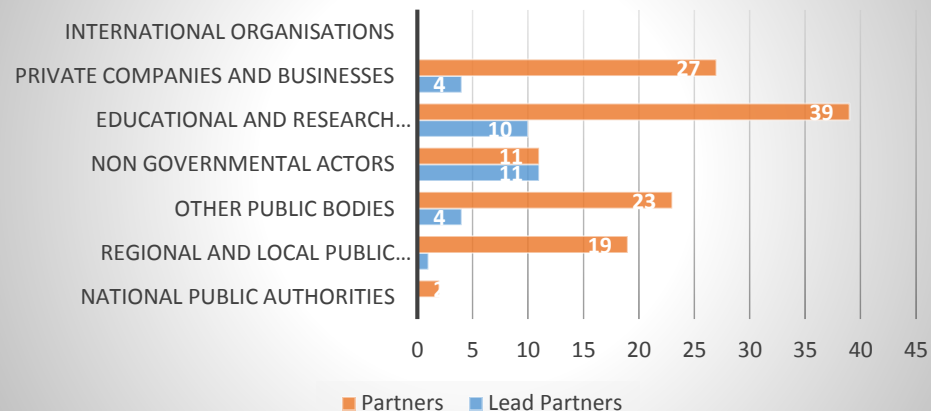

Lead Partners and Partners by region

Types of organisations in projects

Types of organisations in projects

Types of organization in Finland

Types of organization in Russia

Common milestones for 2021

- European Cooperation day
 - CBC today -social media campaign
 - Capacity building event(s)
 - Annual event
 - Communication award
-
- And the main focus on implementation of your projects!