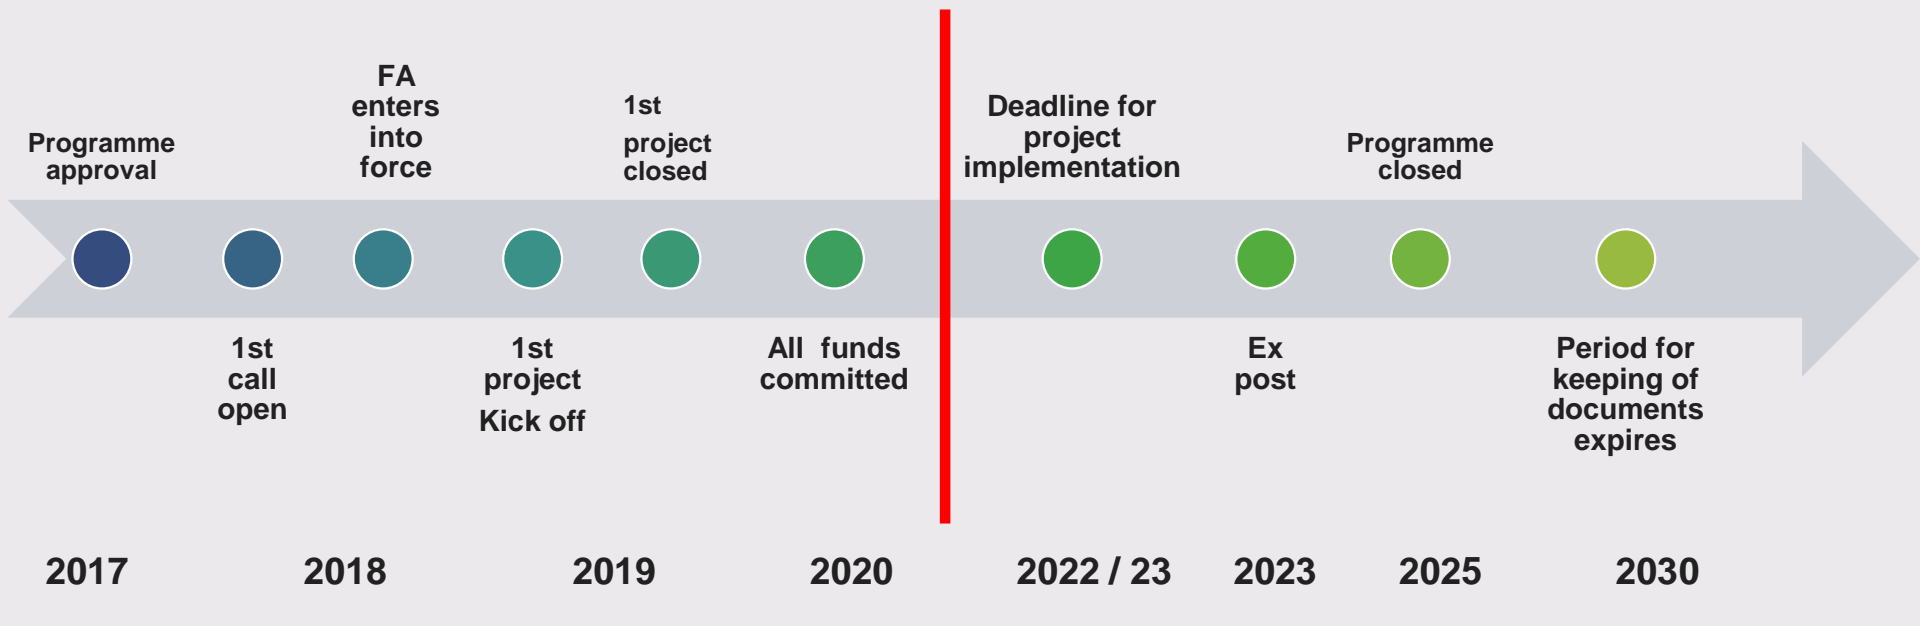

KARELIA

CBC // Cross-border cooperation

State of play of the Programme

Programme webinar on 24.11.2020

Timeline for the Programme implementation

Applications and awarded projects

KARELIA

CBC // Cross-border cooperation