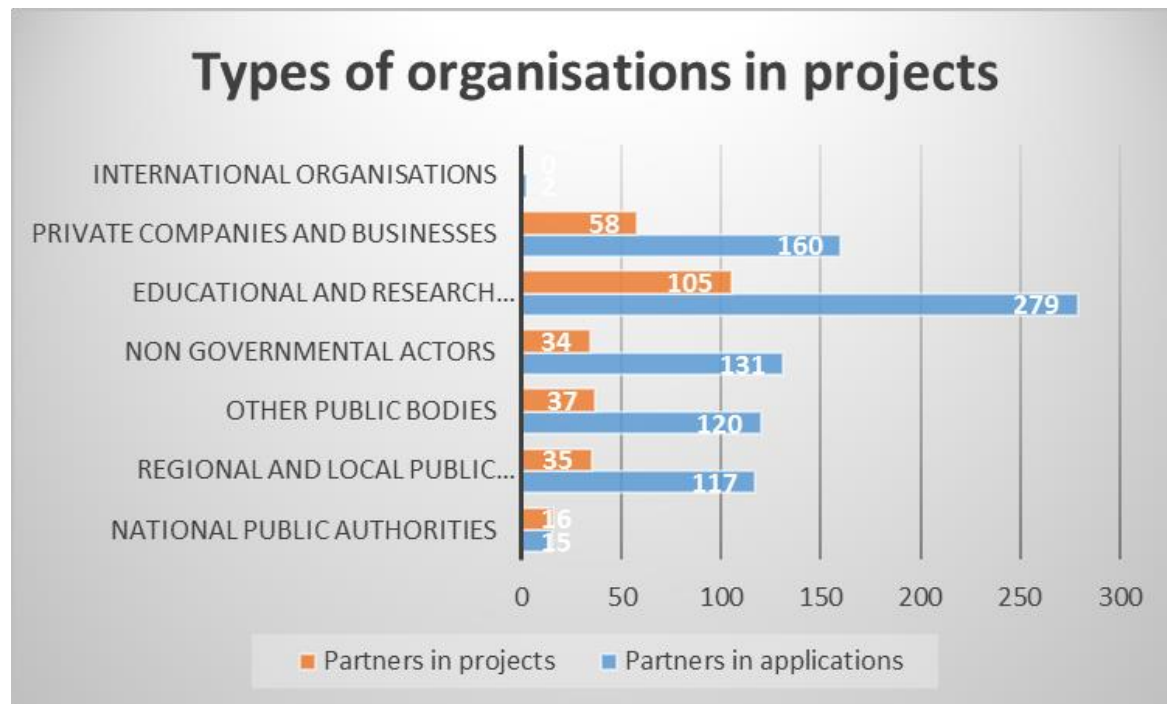

KARELIA

CBC // Cross-border cooperation

State of play of the Programme

Programme webinar on 24.11.2020

Timeline for the Programme implementation

Applications and awarded projects

KARELIA

CBC // Cross-border cooperation

Lead Partners and Partners by region

Types of organisations in projects

Types of organisations in projects

Types of organization in Finland

Types of organization in Russia

Common milestones for 2021

- European Cooperation day
 - CBC today -social media campaign
 - Capacity building event(s)
 - Annual event
 - Communication award
-
- And the main focus on implementation of your projects!