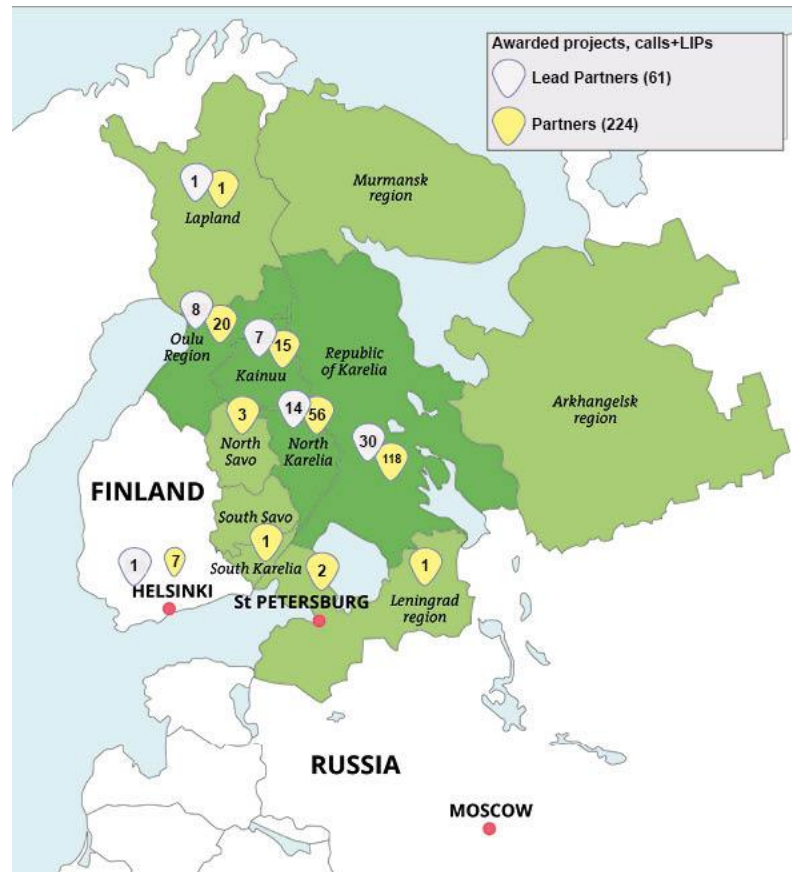

KARELIA

CBC // Cross-border cooperation

Lead Partners and Partners by region