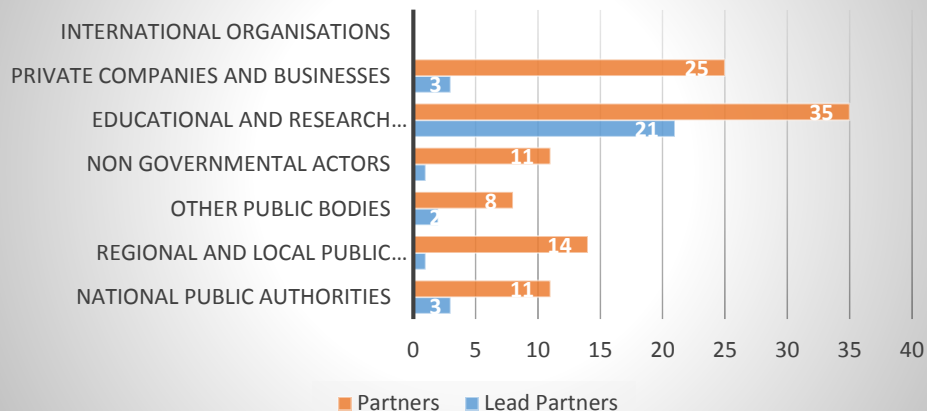

Lead Partners and Partners by region

Types of organisations in projects

Types of organisations in projects

Types of organization in Finland

Types of organization in Russia

Common milestones for 2021

- European Cooperation day
 - CBC today -social media campaign
 - Capacity building event(s)
 - Annual event
 - Communication award
-
- And the main focus on implementation of your projects!