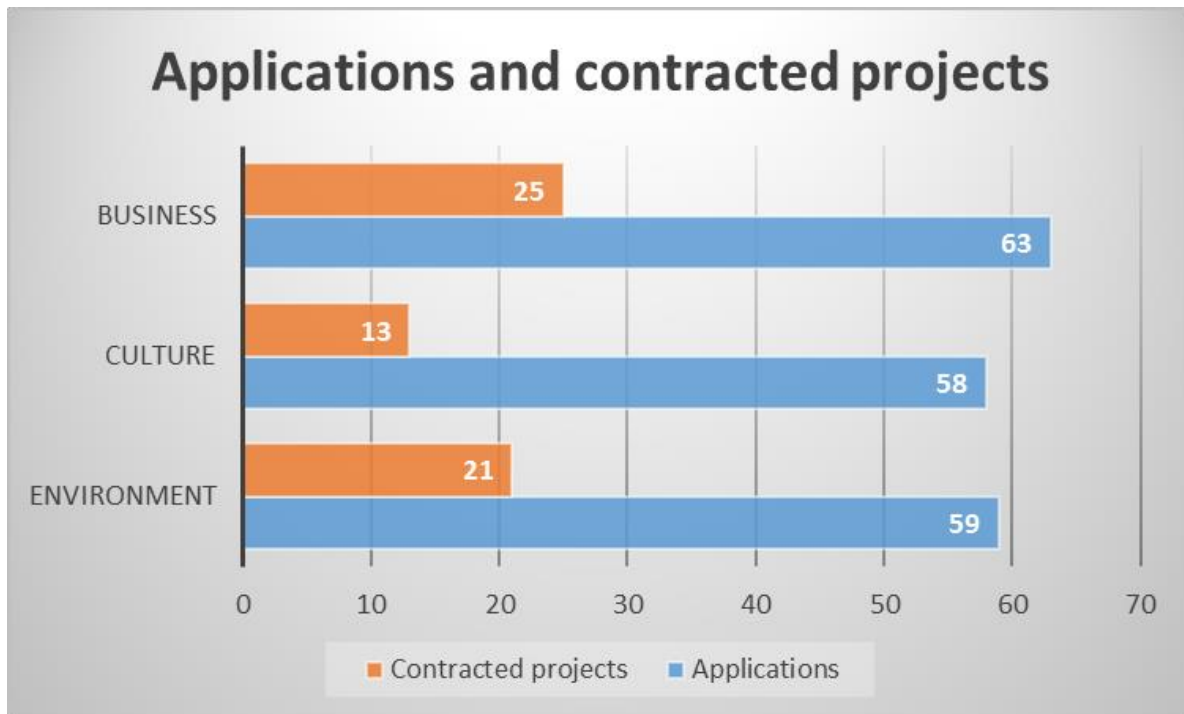

KARELIA

CBC // Cross-border cooperation

State of play of the Programme

Programme webinar on 24.11.2020

Timeline for the Programme implementation

Applications and awarded projects

KARELIA

CBC // Cross-border cooperation